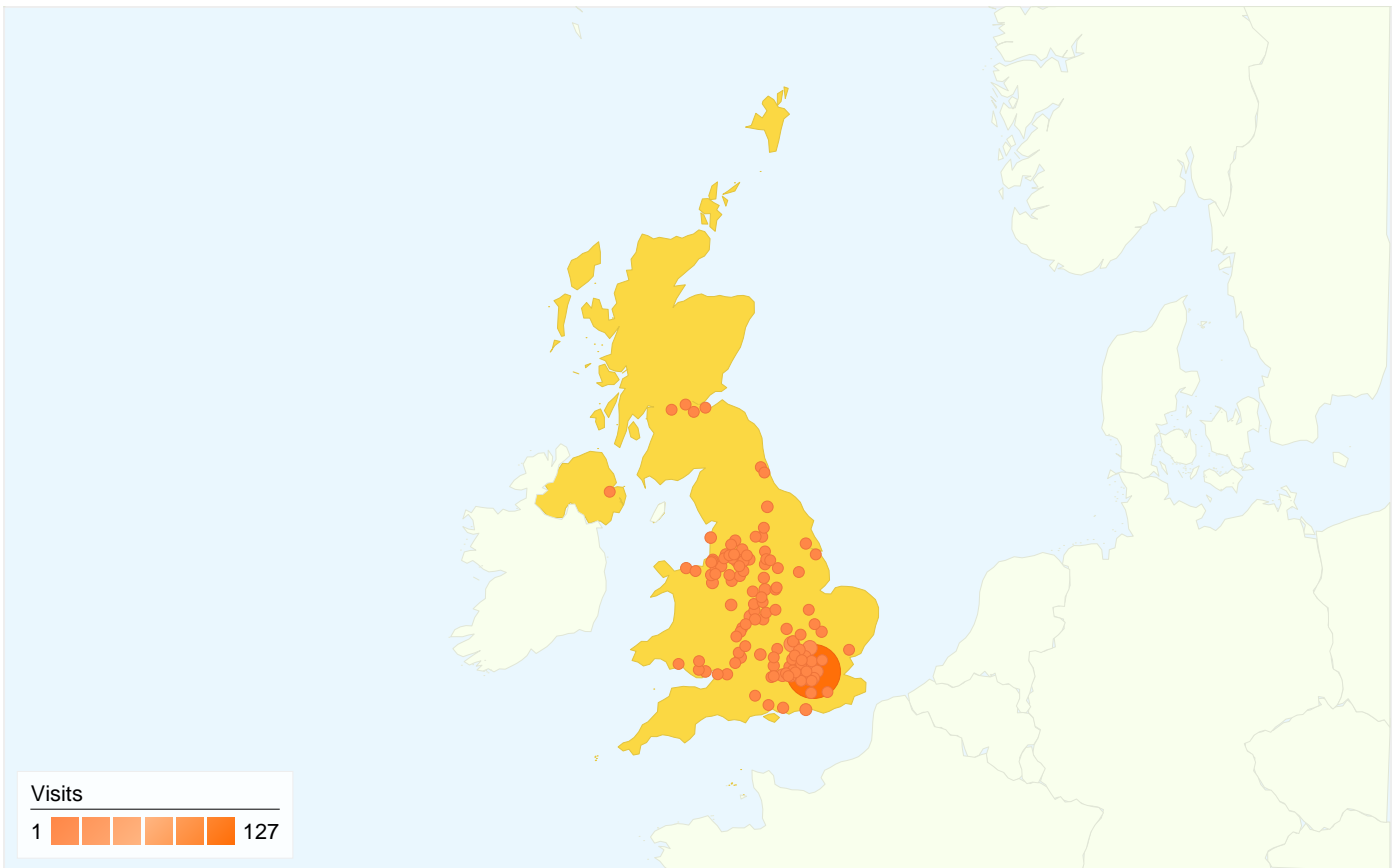

540 visits came from 31 countries/territories

Site Usage

Country/Territory	Visits	Pages/Visit	Avg. Time on Site	% New Visits	Bounce Rate
United Kingdom	441	6.93	00:02:59	71.66%	17.91%
United States	38	3.71	00:01:10	81.58%	44.74%
Canada	7	2.00	00:00:22	100.00%	57.14%
Germany	6	7.00	00:03:02	50.00%	16.67%
India	5	3.80	00:05:35	80.00%	20.00%
France	5	3.40	00:00:39	100.00%	20.00%
Ireland	4	2.00	00:00:14	100.00%	75.00%
Slovakia	3	12.33	00:02:10	66.67%	33.33%
Spain	2	4.50	00:01:27	100.00%	0.00%
Australia	2	1.00	00:00:00	100.00%	100.00%
Malaysia	2	1.00	00:00:00	100.00%	100.00%
Mexico	2	7.00	00:01:08	100.00%	0.00%
Denmark	2	3.00	00:00:22	50.00%	0.00%

Italy	2	1.50	00:00:05	100.00%	50.00%
Singapore	2	1.00	00:00:00	100.00%	100.00%
Netherlands	2	15.50	00:04:25	100.00%	50.00%
Belgium	1	8.00	00:03:54	100.00%	0.00%
China	1	2.00	00:01:01	100.00%	0.00%
Switzerland	1	1.00	00:00:00	100.00%	100.00%
South Korea	1	1.00	00:00:00	100.00%	100.00%
Japan	1	1.00	00:00:00	100.00%	100.00%
United Arab Emirates	1	17.00	00:01:44	100.00%	0.00%
Portugal	1	4.00	00:00:56	100.00%	0.00%
Taiwan	1	4.00	00:01:02	100.00%	0.00%
Saudi Arabia	1	4.00	00:02:32	100.00%	0.00%

Country/Territory Detail:

United Kingdom

4 Nov 2007 - 4 Dec 2007

This country/territory sent 441 visits via 131 cities

Site Usage

City	Visits	Pages/Visit	Avg. Time on Site	% New Visits	Bounce Rate
London	127	7.29	00:03:39	77.95%	14.17%
Wembley	29	7.03	00:02:17	65.52%	13.79%
Bletchley	15	3.33	00:00:54	33.33%	66.67%
Stevenage	12	5.17	00:00:39	41.67%	33.33%
Iver	11	4.36	00:03:49	63.64%	27.27%
Slough	10	7.10	00:01:51	80.00%	0.00%
Staines	8	3.88	00:00:20	12.50%	12.50%
Salford	8	7.75	00:03:35	62.50%	12.50%
Manchester	7	7.71	00:04:48	71.43%	14.29%
Wallington	7	14.86	00:04:10	71.43%	14.29%
Birmingham	6	8.83	00:02:47	50.00%	0.00%
Poplar	6	3.17	00:00:33	100.00%	33.33%