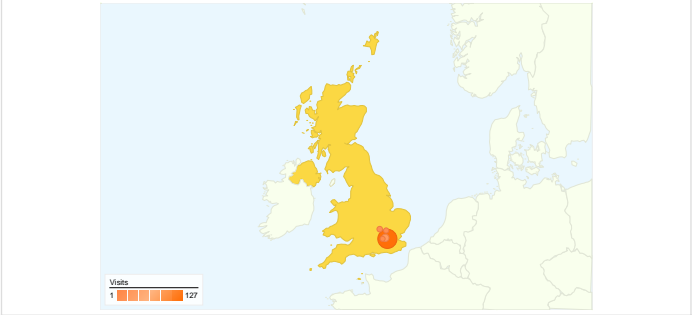

6.41 Pages/Visit

74.44% % New Visits

Traffic Sources Overview

Map Overlay world

Keywords

Keyword	Visits	% visits
kk fine foods	156	42.39%
kk foods	35	9.51%
kk fine food	12	3.26%
kk finefoods	12	3.26%
k k fine foods	11	2.99%

Map Overlay GB

All Traffic Sources

Source/Medium	Visits	% visits
google / organic	322	59.63%
(direct) / (none)	96	17.78%
msn / organic	16	2.96%
yourfoodjob.com / referral	14	2.59%
sandwich.org.uk / referral	13	2.41%

540 visits came from 31 countries/territories

Site Usage

Country/Territory	Visits	Pages/Visit	Avg. Time on Site	% New Visits	Bounce Rate
United Kingdom	441	6.93	00:02:59	71.66%	17.91%
United States	38	3.71	00:01:10	81.58%	44.74%
Canada	7	2.00	00:00:22	100.00%	57.14%
Germany	6	7.00	00:03:02	50.00%	16.67%
India	5	3.80	00:05:35	80.00%	20.00%
France	5	3.40	00:00:39	100.00%	20.00%
Ireland	4	2.00	00:00:14	100.00%	75.00%
Slovakia	3	12.33	00:02:10	66.67%	33.33%
Spain	2	4.50	00:01:27	100.00%	0.00%
Australia	2	1.00	00:00:00	100.00%	100.00%
Malaysia	2	1.00	00:00:00	100.00%	100.00%
Mexico	2	7.00	00:01:08	100.00%	0.00%
Denmark	2	3.00	00:00:22	50.00%	0.00%

Country/Territory Detail:

United Kingdom

4 Nov 2007 - 4 Dec 2007

This country/territory sent 441 visits via 131 cities

Site Usage

City	Visits	Pages/Visit	Avg. Time on Site	% New Visits	Bounce Rate
London	127	7.29	00:03:39	77.95%	14.17%
Wembley	29	7.03	00:02:17	65.52%	13.79%
Bletchley	15	3.33	00:00:54	33.33%	66.67%
Stevenage	12	5.17	00:00:39	41.67%	33.33%
Iver	11	4.36	00:03:49	63.64%	27.27%
Slough	10	7.10	00:01:51	80.00%	0.00%
Staines	8	3.88	00:00:20	12.50%	12.50%
Salford	8	7.75	00:03:35	62.50%	12.50%
Manchester	7	7.71	00:04:48	71.43%	14.29%
Wallington	7	14.86	00:04:10	71.43%	14.29%
Birmingham	6	8.83	00:02:47	50.00%	0.00%
Poplar	6	3.17	00:00:33	100.00%	33.33%