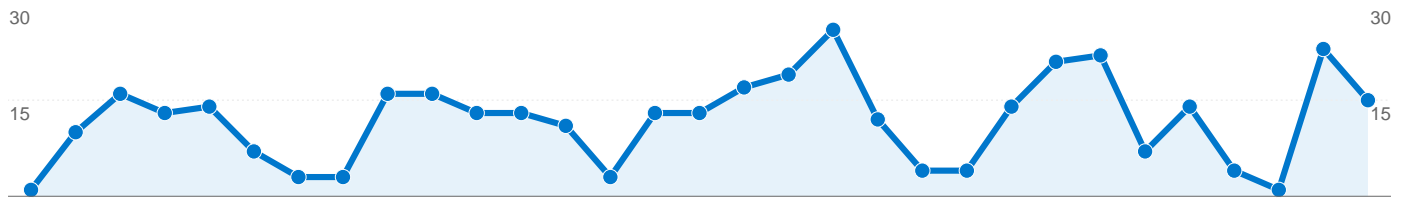

Search sent 368 total visits via 100 keywords

Site Usage

Visits	Pages/Visit	Avg. Time on Site	% New Visits	Bounce Rate	
368 % of Site Total: 68.15%	6.38 Site Avg: 6.41 (-0.35%)	00:02:33 Site Avg: 00:02:42 (-5.75%)	72.55% Site Avg: 74.44% (-2.54%)	22.28% Site Avg: 22.22% (0.27%)	
Keyword	Visits	Pages/Visit	Avg. Time on Site	% New Visits	Bounce Rate
kk fine foods	156	6.89	00:02:34	66.03%	10.90%
kk foods	35	5.80	00:02:29	77.14%	20.00%
kk fine food	12	7.92	00:03:54	41.67%	8.33%
kk finefoods	12	5.08	00:05:00	75.00%	25.00%
k k fine foods	11	4.73	00:01:35	63.64%	18.18%
kkfinefoods	9	8.67	00:02:37	55.56%	33.33%
kkfinefoods.com	7	13.14	00:02:32	71.43%	14.29%
goats cheese cheesecake	5	5.80	00:04:45	20.00%	0.00%
kk fine	5	5.40	00:00:27	20.00%	20.00%
k k foods	4	14.25	00:04:23	75.00%	25.00%
kk fine foods ltd	4	6.00	00:01:43	75.00%	25.00%
www.kkfinefoods.com	4	3.75	00:00:34	100.00%	0.00%
k k finefoods	3	6.33	00:08:21	66.67%	0.00%
kk catering	3	1.33	00:00:04	100.00%	66.67%
kk food fine	3	2.67	00:00:49	0.00%	33.33%
savoury pastry products	3	1.33	00:00:12	100.00%	66.67%
www.kkfinefoods.co	3	5.67	00:02:59	33.33%	0.00%
k k fine foods ltd	2	3.50	00:00:34	100.00%	0.00%
k&k foods	2	2.50	00:00:07	100.00%	0.00%
kk deeside	2	30.50	00:14:30	100.00%	0.00%
kk fine foods deeside	2	8.00	00:06:03	100.00%	0.00%
kk fine foods plc	2	23.50	00:08:05	100.00%	0.00%
kk foods flint	2	4.50	00:02:09	100.00%	0.00%
luxury ready meals	2	2.00	00:00:06	100.00%	50.00%