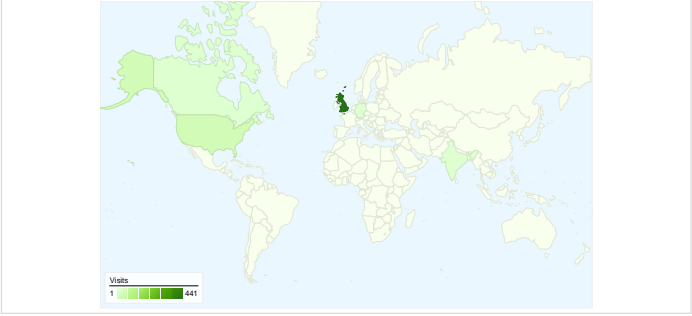

Map Overlay world

Keywords

Keyword	Visits	% visits
kk fine foods	156	42.39%
kk foods	35	9.51%
kk fine food	12	3.26%
kk finefoods	12	3.26%
k k fine foods	11	2.99%