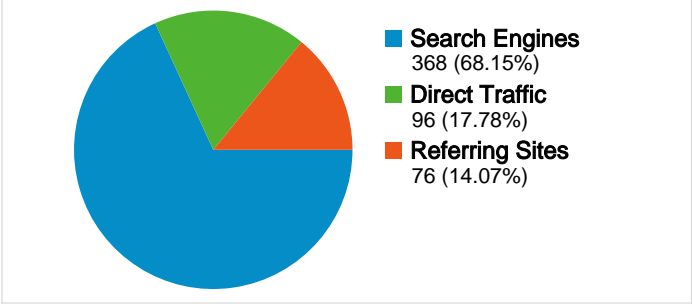

Traffic Sources Overview