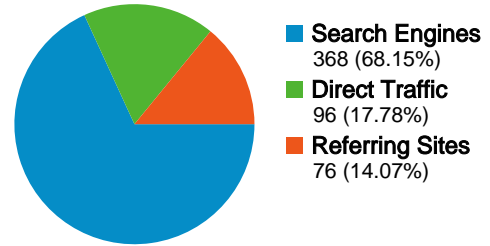

Top Content

URL	Page Views	% visits
/	546	15.78%
/about_us.htm	349	10.09%
/ready_meals.htm	342	9.89%
/contact_us.php	238	6.88%
/our_team.htm	187	5.41%

All traffic sources sent a total of 540 visits

-  17.78% Direct Traffic
-  14.07% Referring Sites
-  68.15% Search Engines

Country/Territory Detail:

United Kingdom

4 Nov 2007 - 4 Dec 2007

This country/territory sent 441 visits via 131 cities

Site Usage

City	Visits	Pages/Visit	Avg. Time on Site	% New Visits	Bounce Rate
London	127	7.29	00:03:39	77.95%	14.17%
Wembley	29	7.03	00:02:17	65.52%	13.79%
Bletchley	15	3.33	00:00:54	33.33%	66.67%
Stevenage	12	5.17	00:00:39	41.67%	33.33%
Iver	11	4.36	00:03:49	63.64%	27.27%
Slough	10	7.10	00:01:51	80.00%	0.00%
Staines	8	3.88	00:00:20	12.50%	12.50%
Salford	8	7.75	00:03:35	62.50%	12.50%
Manchester	7	7.71	00:04:48	71.43%	14.29%
Wallington	7	14.86	00:04:10	71.43%	14.29%
Birmingham	6	8.83	00:02:47	50.00%	0.00%
Poplar	6	3.17	00:00:33	100.00%	33.33%