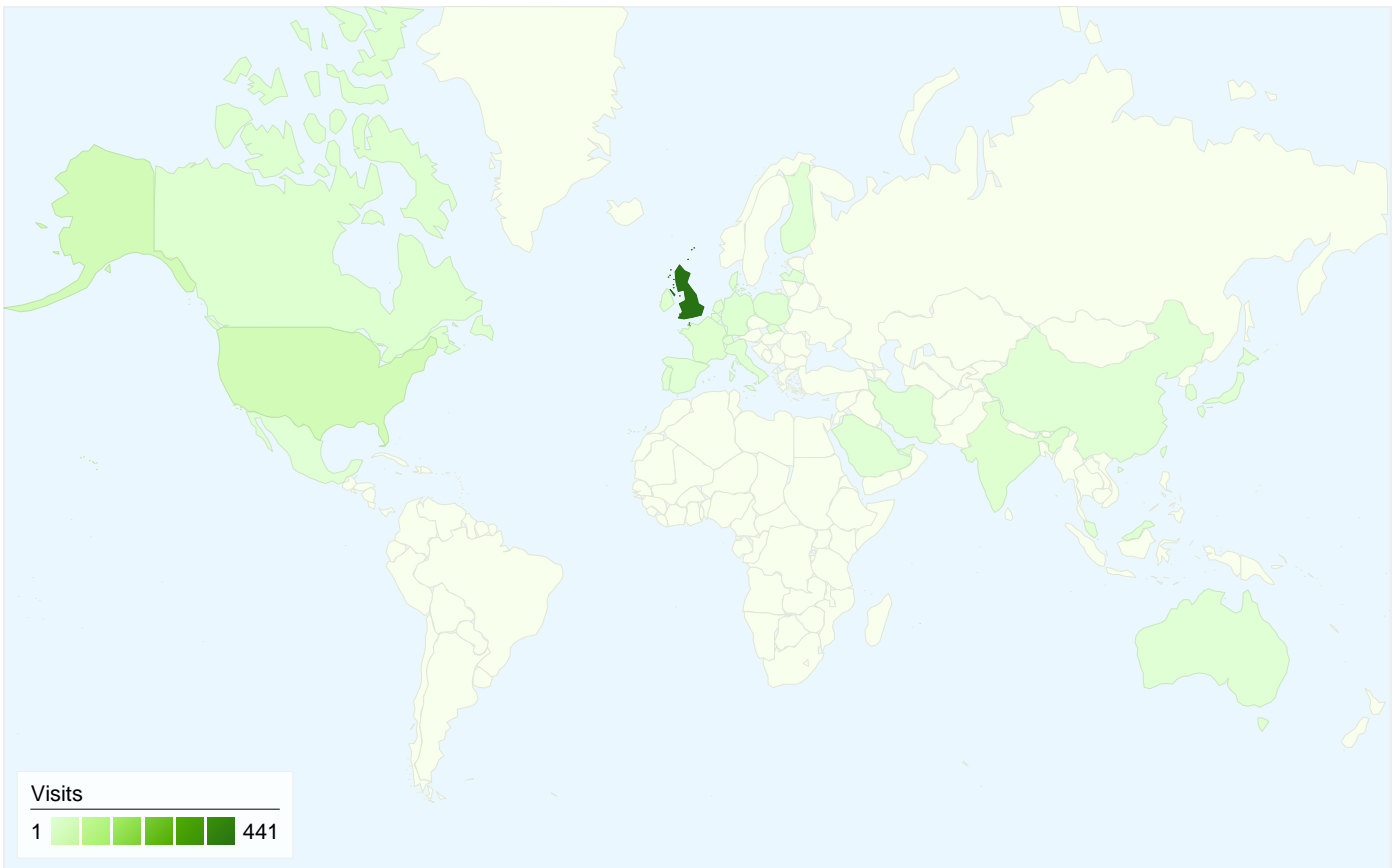

Top Content

URL	Page Views	% visits
/	546	15.78%
/about_us.htm	349	10.09%
/ready_meals.htm	342	9.89%
/contact_us.php	238	6.88%
/our_team.htm	187	5.41%

All traffic sources sent a total of 540 visits

-  17.78% Direct Traffic
-  14.07% Referring Sites
-  68.15% Search Engines

540 visits came from 31 countries/territories

Site Usage

Country/Territory	Visits	Pages/Visit	Avg. Time on Site	% New Visits	Bounce Rate
United Kingdom	441	6.93	00:02:59	71.66%	17.91%
United States	38	3.71	00:01:10	81.58%	44.74%
Canada	7	2.00	00:00:22	100.00%	57.14%
Germany	6	7.00	00:03:02	50.00%	16.67%
India	5	3.80	00:05:35	80.00%	20.00%
France	5	3.40	00:00:39	100.00%	20.00%
Ireland	4	2.00	00:00:14	100.00%	75.00%
Slovakia	3	12.33	00:02:10	66.67%	33.33%
Spain	2	4.50	00:01:27	100.00%	0.00%
Australia	2	1.00	00:00:00	100.00%	100.00%
Malaysia	2	1.00	00:00:00	100.00%	100.00%
Mexico	2	7.00	00:01:08	100.00%	0.00%
Denmark	2	3.00	00:00:22	50.00%	0.00%

Country/Territory Detail:

United Kingdom

4 Nov 2007 - 4 Dec 2007

This country/territory sent 441 visits via 131 cities

Site Usage

City	Visits	Pages/Visit	Avg. Time on Site	% New Visits	Bounce Rate
London	127	7.29	00:03:39	77.95%	14.17%
Wembley	29	7.03	00:02:17	65.52%	13.79%
Bletchley	15	3.33	00:00:54	33.33%	66.67%
Stevenage	12	5.17	00:00:39	41.67%	33.33%
Iver	11	4.36	00:03:49	63.64%	27.27%
Slough	10	7.10	00:01:51	80.00%	0.00%
Staines	8	3.88	00:00:20	12.50%	12.50%
Salford	8	7.75	00:03:35	62.50%	12.50%
Manchester	7	7.71	00:04:48	71.43%	14.29%
Wallington	7	14.86	00:04:10	71.43%	14.29%
Birmingham	6	8.83	00:02:47	50.00%	0.00%
Poplar	6	3.17	00:00:33	100.00%	33.33%