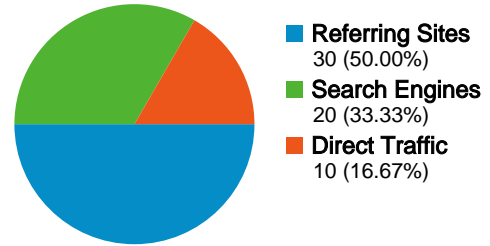

Map Overlay GB

All Traffic Sources

Source/Medium	Visits	% visits
google / organic	19	31.67%
images.google.com / referral	12	20.00%
(direct) / (none)	10	16.67%
images.google.be / referral	2	3.33%
images.google.ca / referral	2	3.33%

Top Content

URL	Page Views	% visits
/	38	15.57%
/cross_option_agreements.ht	37	15.16%
/partnership_agreements.htm	14	5.74%
/contact_us.asp	11	4.51%
/estate_planning_preservation.	11	4.51%

Traffic Sources Overview

Comparing to: Site

All traffic sources sent a total of 60 visits

-  16.67% Direct Traffic
-  50.00% Referring Sites
-  33.33% Search Engines

Top Traffic Sources

Sources	Visits	% visits
google (organic)	19	31.67%
images.google.com (referral)	12	20.00%
(direct) ((none))	10	16.67%
images.google.be (referral)	2	3.33%
images.google.ca (referral)	2	3.33%

1 - 9 of 9

All traffic sources sent 60 visits via 17 sources and mediums

Site Usage

Visits	Pages/Visit	Avg. Time on Site	% New Visits	Bounce Rate	
60 % of Site Total: 100.00%	4.07 Site Avg: 4.07 (0.00%)	00:05:46 Site Avg: 00:05:46 (0.00%)	76.67% Site Avg: 76.67% (0.00%)	48.33% Site Avg: 48.33% (0.00%)	
Source/Medium	Visits	Pages/Visit	Avg. Time on Site	% New Visits	Bounce Rate
google / organic	19	5.68	00:05:23	47.37%	36.84%
images.google.com / referral	12	2.67	00:01:20	100.00%	75.00%
(direct) / (none)	10	6.90	00:21:06	60.00%	20.00%
images.google.be / referral	2	1.00	00:00:00	100.00%	100.00%
images.google.ca / referral	2	1.00	00:00:00	100.00%	100.00%
images.google.co.in / referral	2	1.50	00:00:08	100.00%	50.00%
images.google.co.uk / referral	2	2.00	00:00:31	100.00%	0.00%
images.google.de / referral	2	1.00	00:00:00	100.00%	100.00%
aol / organic	1	1.00	00:00:00	100.00%	100.00%
images.google.bg / referral	1	2.00	00:00:05	100.00%	0.00%