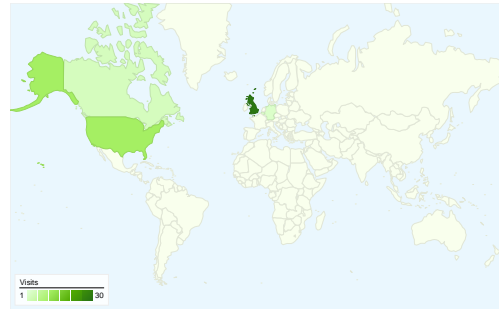

00:05:46 Avg. Time on Site

76.67% % New Visits

Traffic Sources Overview

- **Referring Sites**
30 (50.00%)
- **Search Engines**
20 (33.33%)
- **Direct Traffic**
10 (16.67%)

Map Overlay world

Keywords

Keyword	Visits	% visits
legacy wills and trusts	10	50.00%
cross option agreement	2	10.00%
legacywt.co.uk	2	10.00%
cross option agreements	1	5.00%
inheritance trust	1	5.00%

Map Overlay GB

All Traffic Sources

Source/Medium	Visits	% visits
google / organic	19	31.67%
images.google.com / referral	12	20.00%
(direct) / (none)	10	16.67%
images.google.be / referral	2	3.33%
images.google.ca / referral	2	3.33%

Comparing to: Site

All traffic sources sent a total of 60 visits

-  16.67% Direct Traffic
-  50.00% Referring Sites
-  33.33% Search Engines

Top Traffic Sources

Sources	Visits	% visits
google (organic)	19	31.67%
images.google.com (referral)	12	20.00%
(direct) ((none))	10	16.67%
images.google.be (referral)	2	3.33%
images.google.ca (referral)	2	3.33%

1 - 9 of 9

All traffic sources sent 60 visits via 17 sources and mediums

Site Usage

Visits	Pages/Visit	Avg. Time on Site	% New Visits	Bounce Rate	
60 % of Site Total: 100.00%	4.07 Site Avg: 4.07 (0.00%)	00:05:46 Site Avg: 00:05:46 (0.00%)	76.67% Site Avg: 76.67% (0.00%)	48.33% Site Avg: 48.33% (0.00%)	
Source/Medium	Visits	Pages/Visit	Avg. Time on Site	% New Visits	Bounce Rate
google / organic	19	5.68	00:05:23	47.37%	36.84%
images.google.com / referral	12	2.67	00:01:20	100.00%	75.00%
(direct) / (none)	10	6.90	00:21:06	60.00%	20.00%
images.google.be / referral	2	1.00	00:00:00	100.00%	100.00%
images.google.ca / referral	2	1.00	00:00:00	100.00%	100.00%
images.google.co.in / referral	2	1.50	00:00:08	100.00%	50.00%
images.google.co.uk / referral	2	2.00	00:00:31	100.00%	0.00%
images.google.de / referral	2	1.00	00:00:00	100.00%	100.00%
aol / organic	1	1.00	00:00:00	100.00%	100.00%
images.google.bg / referral	1	2.00	00:00:05	100.00%	0.00%