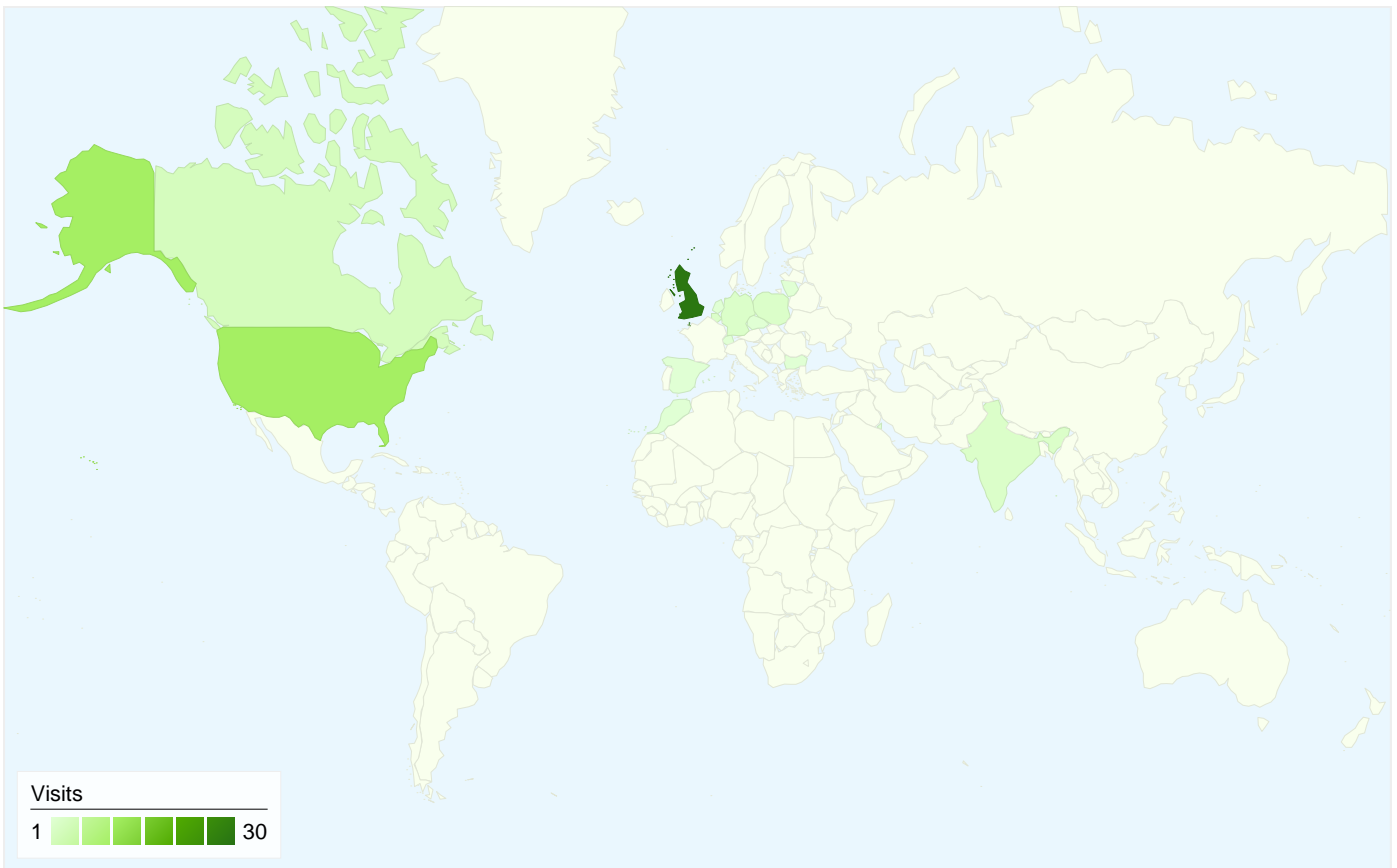

Comparing to: Site

All traffic sources sent a total of 60 visits

-  16.67% Direct Traffic
-  50.00% Referring Sites
-  33.33% Search Engines

Top Traffic Sources

Sources	Visits	% visits
google (organic)	19	31.67%
images.google.com (referral)	12	20.00%
(direct) ((none))	10	16.67%
images.google.be (referral)	2	3.33%
images.google.ca (referral)	2	3.33%

Keywords	Visits	% visits
legacy wills and trusts	10	50.00%
cross option agreement	2	10.00%
legacywt.co.uk	2	10.00%
cross option agreements	1	5.00%
inheritance trust	1	5.00%

60 visits came from 15 countries/territories

Site Usage

Country/Territory	Visits	Pages/Visit	Avg. Time on Site	% New Visits	Bounce Rate
United Kingdom	30	6.00	00:10:40	53.33%	26.67%
United States	11	3.00	00:01:36	100.00%	63.64%
Canada	3	1.00	00:00:00	100.00%	100.00%
Belgium	2	1.00	00:00:00	100.00%	100.00%
Germany	2	1.00	00:00:00	100.00%	100.00%
India	2	1.50	00:00:08	100.00%	50.00%
Poland	2	2.00	00:00:04	100.00%	50.00%
Spain	1	8.00	00:01:02	100.00%	0.00%
Switzerland	1	1.00	00:00:00	100.00%	100.00%
Morocco	1	1.00	00:00:00	100.00%	100.00%

1 - 10 of 15

This country/territory sent 30 visits via 14 cities

Site Usage

City	Visits	Pages/Visit	Avg. Time on Site	% New Visits	Bounce Rate
Bletchley	13	5.54	00:16:30	23.08%	23.08%
Teddington	3	12.33	00:24:02	0.00%	33.33%
London	2	1.00	00:00:00	100.00%	100.00%
Kearsley	2	11.50	00:04:01	50.00%	50.00%
Woodley	1	3.00	00:07:19	100.00%	0.00%
Bromborough	1	17.00	00:02:38	100.00%	0.00%
Edinburgh	1	2.00	00:00:16	100.00%	0.00%
Stourbridge	1	2.00	00:00:27	100.00%	0.00%
Sale	1	8.00	00:02:01	100.00%	0.00%
Redditch	1	2.00	00:01:25	100.00%	0.00%