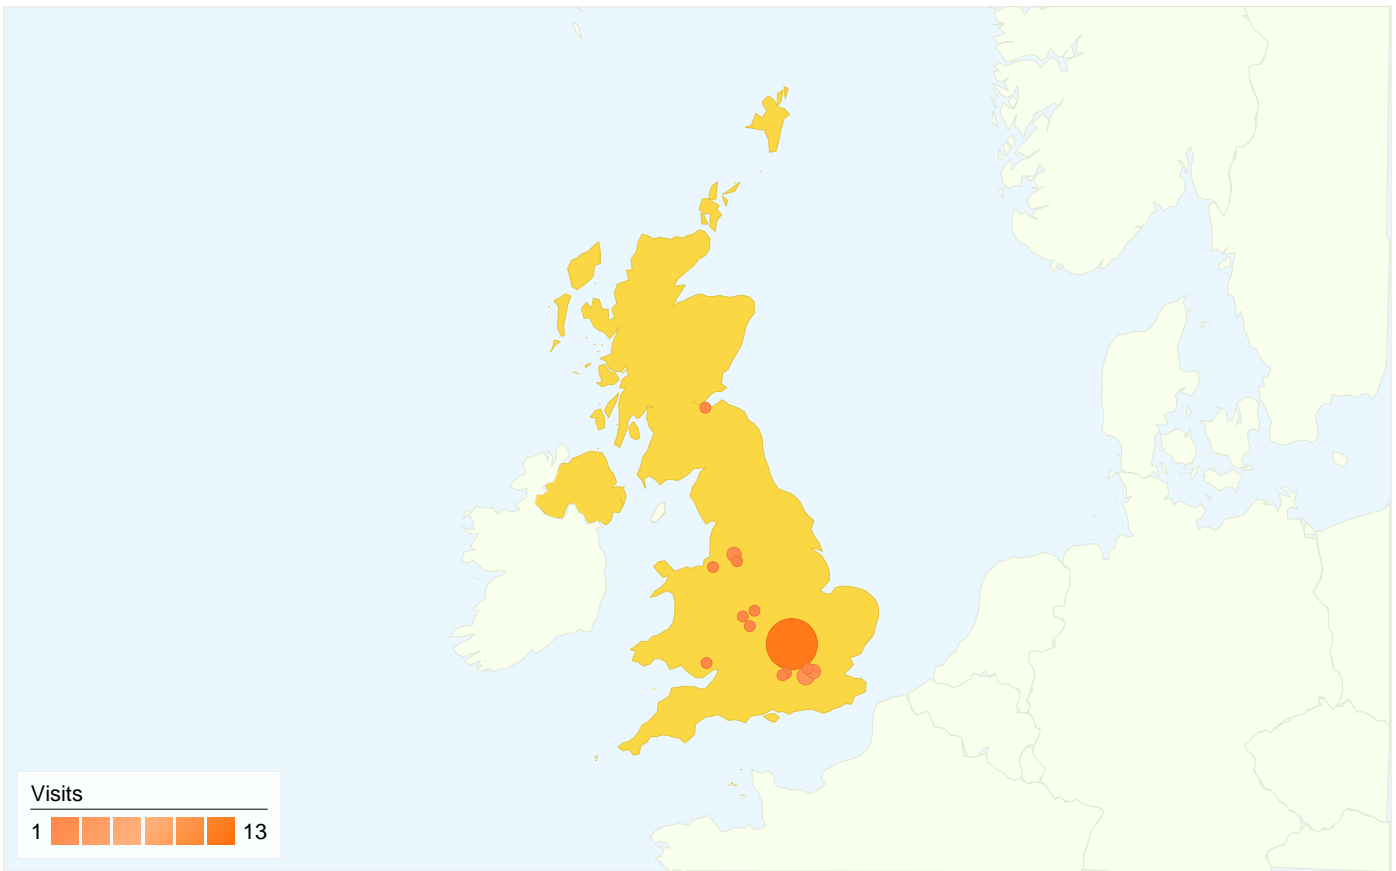

Comparing to: Site

All traffic sources sent a total of 60 visits

-  16.67% Direct Traffic
-  50.00% Referring Sites
-  33.33% Search Engines

Top Traffic Sources

Sources	Visits	% visits
google (organic)	19	31.67%
images.google.com (referral)	12	20.00%
(direct) ((none))	10	16.67%
images.google.be (referral)	2	3.33%
images.google.ca (referral)	2	3.33%

Keywords	Visits	% visits
legacy wills and trusts	10	50.00%
cross option agreement	2	10.00%
legacywt.co.uk	2	10.00%
cross option agreements	1	5.00%
inheritance trust	1	5.00%

60 visits came from 15 countries/territories

Site Usage

Country/Territory	Visits	Pages/Visit	Avg. Time on Site	% New Visits	Bounce Rate
United Kingdom	30	6.00	00:10:40	53.33%	26.67%
United States	11	3.00	00:01:36	100.00%	63.64%
Canada	3	1.00	00:00:00	100.00%	100.00%
Belgium	2	1.00	00:00:00	100.00%	100.00%
Germany	2	1.00	00:00:00	100.00%	100.00%
India	2	1.50	00:00:08	100.00%	50.00%
Poland	2	2.00	00:00:04	100.00%	50.00%
Spain	1	8.00	00:01:02	100.00%	0.00%
Switzerland	1	1.00	00:00:00	100.00%	100.00%
Morocco	1	1.00	00:00:00	100.00%	100.00%

1 - 10 of 15

This country/territory sent 30 visits via 14 cities

Site Usage

City	Visits	Pages/Visit	Avg. Time on Site	% New Visits	Bounce Rate
Bletchley	13	5.54	00:16:30	23.08%	23.08%
Teddington	3	12.33	00:24:02	0.00%	33.33%
London	2	1.00	00:00:00	100.00%	100.00%
Kearsley	2	11.50	00:04:01	50.00%	50.00%
Woodley	1	3.00	00:07:19	100.00%	0.00%
Bromborough	1	17.00	00:02:38	100.00%	0.00%
Edinburgh	1	2.00	00:00:16	100.00%	0.00%
Stourbridge	1	2.00	00:00:27	100.00%	0.00%
Sale	1	8.00	00:02:01	100.00%	0.00%
Redditch	1	2.00	00:01:25	100.00%	0.00%