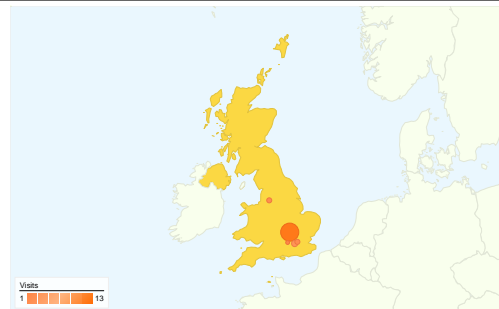

00:05:46 Avg. Time on Site

76.67% % New Visits

Traffic Sources Overview

- **Referring Sites**
30 (50.00%)
- **Search Engines**
20 (33.33%)
- **Direct Traffic**
10 (16.67%)

Map Overlay world

Keywords

Keyword	Visits	% visits
legacy wills and trusts	10	50.00%
cross option agreement	2	10.00%
legacywt.co.uk	2	10.00%
cross option agreements	1	5.00%
inheritance trust	1	5.00%

Map Overlay GB

All Traffic Sources

Source/Medium	Visits	% visits
google / organic	19	31.67%
images.google.com / referral	12	20.00%
(direct) / (none)	10	16.67%
images.google.be / referral	2	3.33%
images.google.ca / referral	2	3.33%

Comparing to: Site

All traffic sources sent a total of 60 visits

-  16.67% Direct Traffic
-  50.00% Referring Sites
-  33.33% Search Engines

Top Traffic Sources

Sources	Visits	% visits
google (organic)	19	31.67%
images.google.com (referral)	12	20.00%
(direct) ((none))	10	16.67%
images.google.be (referral)	2	3.33%
images.google.ca (referral)	2	3.33%

1 - 9 of 9

All traffic sources sent 60 visits via 17 sources and mediums

Site Usage

Visits	Pages/Visit	Avg. Time on Site	% New Visits	Bounce Rate	
60 % of Site Total: 100.00%	4.07 Site Avg: 4.07 (0.00%)	00:05:46 Site Avg: 00:05:46 (0.00%)	76.67% Site Avg: 76.67% (0.00%)	48.33% Site Avg: 48.33% (0.00%)	
Source/Medium	Visits	Pages/Visit	Avg. Time on Site	% New Visits	Bounce Rate
google / organic	19	5.68	00:05:23	47.37%	36.84%
images.google.com / referral	12	2.67	00:01:20	100.00%	75.00%
(direct) / (none)	10	6.90	00:21:06	60.00%	20.00%
images.google.be / referral	2	1.00	00:00:00	100.00%	100.00%
images.google.ca / referral	2	1.00	00:00:00	100.00%	100.00%
images.google.co.in / referral	2	1.50	00:00:08	100.00%	50.00%
images.google.co.uk / referral	2	2.00	00:00:31	100.00%	0.00%
images.google.de / referral	2	1.00	00:00:00	100.00%	100.00%
aol / organic	1	1.00	00:00:00	100.00%	100.00%
images.google.bg / referral	1	2.00	00:00:05	100.00%	0.00%