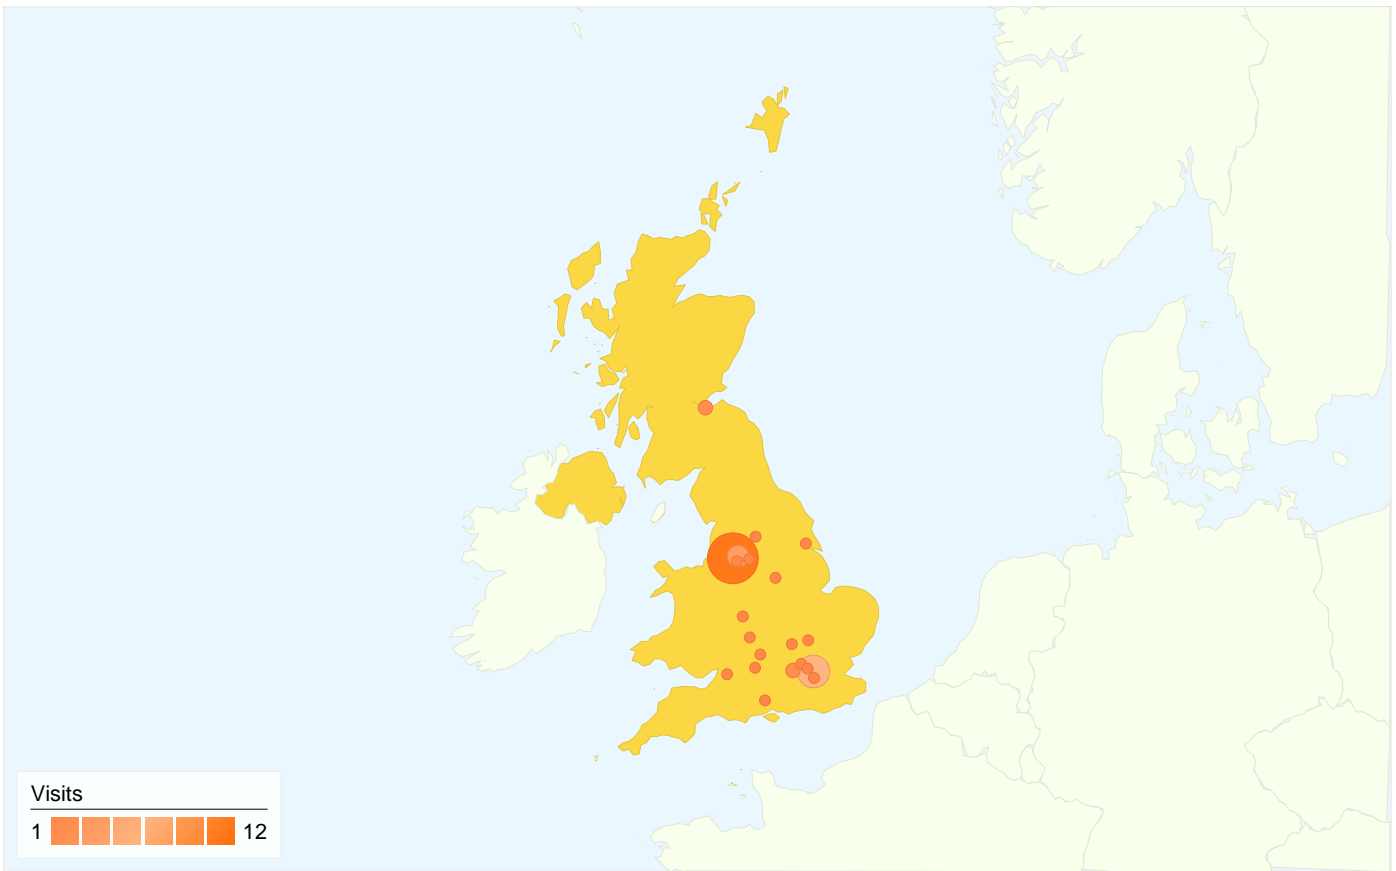

Site Usage

Visits <b>99</b> % of Site Total: 100.00%	Pages/Visit <b>2.28</b> Site Avg: 2.28 (0.00%)	Avg. Time on Site <b>00:01:41</b> Site Avg: 00:01:41 (0.00%)	% New Visits <b>86.87%</b> Site Avg: 86.87% (0.00%)	Bounce Rate <b>62.63%</b> Site Avg: 62.63% (0.00%)	
Country/Territory	Visits	Pages/Visit	Avg. Time on Site	% New Visits	Bounce Rate
United Kingdom	44	3.59	00:03:24	70.45%	40.91%
United States	18	1.50	00:00:48	100.00%	61.11%
France	6	1.00	00:00:00	100.00%	100.00%
Poland	5	1.00	00:00:00	100.00%	100.00%
Canada	4	1.00	00:00:00	100.00%	100.00%
Pakistan	2	1.00	00:00:00	100.00%	100.00%
Philippines	2	1.50	00:00:06	100.00%	50.00%
Portugal	2	1.00	00:00:00	100.00%	100.00%
Germany	2	1.00	00:00:00	100.00%	100.00%
Lithuania	1	1.00	00:00:00	100.00%	100.00%
Colombia	1	1.00	00:00:00	100.00%	100.00%
United Arab Emirates	1	2.00	00:00:29	100.00%	0.00%
Brazil	1	1.00	00:00:00	100.00%	100.00%

Uruguay	1	1.00	00:00:00	100.00%	100.00%
Sri Lanka	1	2.00	00:00:38	100.00%	0.00%
Finland	1	1.00	00:00:00	100.00%	100.00%
Hungary	1	1.00	00:00:00	100.00%	100.00%
Netherlands	1	1.00	00:00:00	100.00%	100.00%
Vietnam	1	1.00	00:00:00	100.00%	100.00%
Spain	1	1.00	00:00:00	100.00%	100.00%
Nigeria	1	1.00	00:00:00	100.00%	100.00%
South Korea	1	1.00	00:00:00	100.00%	100.00%
Sweden	1	2.00	00:01:14	100.00%	0.00%

# Country/Territory Detail:

United Kingdom

4 Nov 2007 - 4 Dec 2007

## This country/territory sent 44 visits via 22 cities