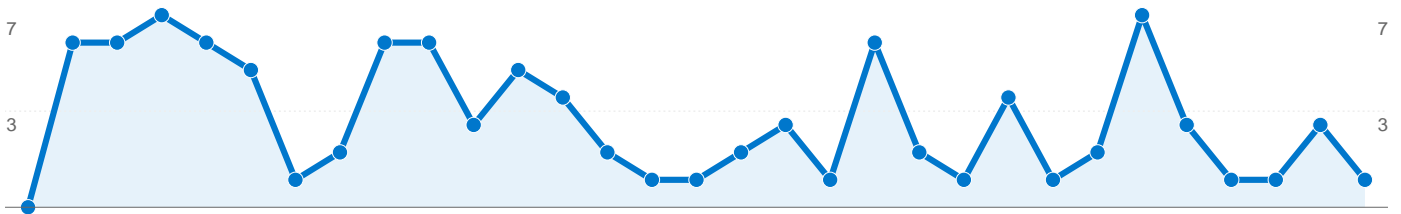

## Site Usage

**99 Visits**

**226 Page Views**

**2.28 Pages/Visit**

**62.63% Bounce Rate**

**00:01:41 Avg. Time on Site**

**86.87% % New Visits**

**12 URLs were viewed a total of 226 times**

**Content Performance**

<b>Page Views</b> <b>226</b> % of Site Total: 100.00%	<b>Unique Page Views</b> <b>182</b> % of Site Total: 100.00%	<b>Time on Page</b> <b>00:01:19</b> Site Avg: 00:01:19 (0.00%)	<b>Bounce Rate</b> <b>62.63%</b> Site Avg: 62.63% (0.00%)	<b>% Exit</b> <b>43.81%</b> Site Avg: 43.81% (0.00%)	<b>\$ Index</b> <b>\$0.00</b> Site Avg: \$0.00 (0.00%)
--	---	---	--	---	---