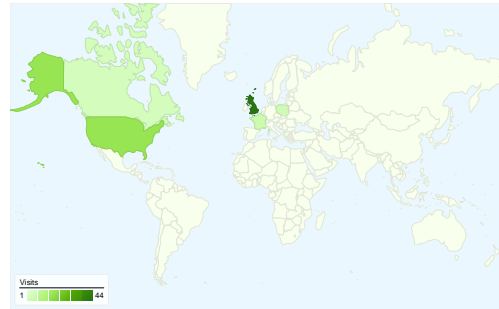

Map Overlay world

Keywords

Keyword	Visits	% visits
legacywt	5	20.83%
option agreements	3	12.50%
cross option agreement	2	8.33%
cross option agreements	2	8.33%
legacy wills and trusts	2	8.33%