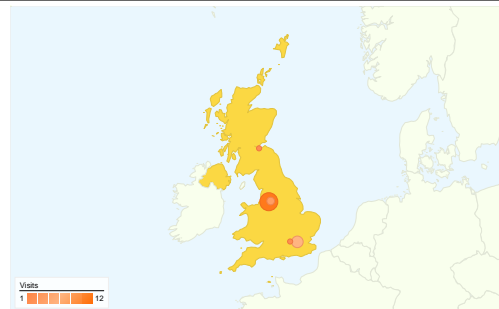

Map Overlay GB

All Traffic Sources

Source/Medium	Visits	% visits
google / organic	23	23.23%
images.google.com / referral	21	21.21%
(direct) / (none)	15	15.15%
images.google.fr / referral	6	6.06%
images.google.co.uk / referral	5	5.05%

Top Content

URL	Page Views	% visits
/partnership_agreements.htm	40	17.70%
/cross_option_agreements.ht	38	16.81%
/	30	13.27%
/contact_us.asp	24	10.62%
/powers_attorney.htm	22	9.73%