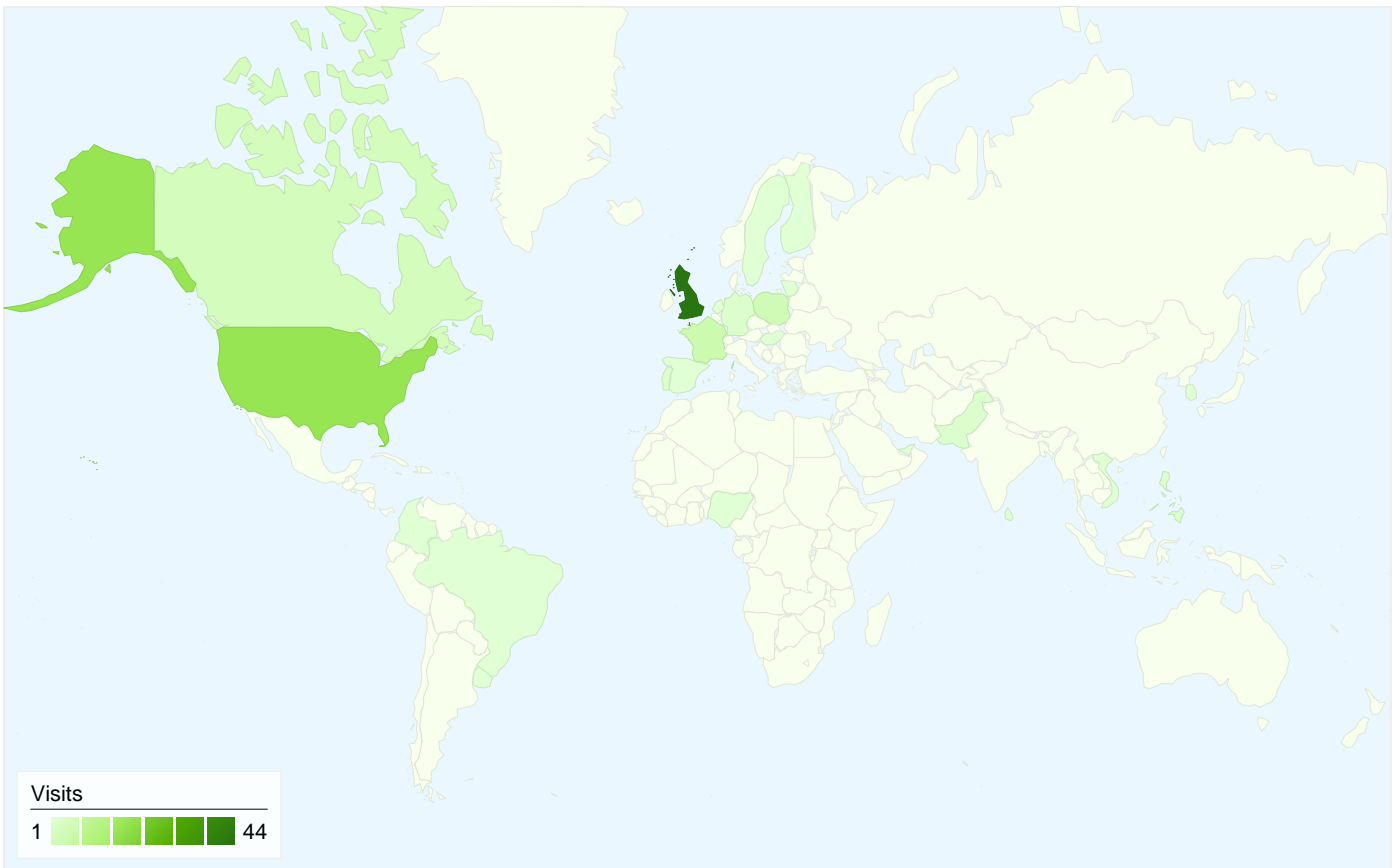

99 visits came from 23 countries/territories

Site Usage

Visits 99 % of Site Total: 100.00%	Pages/Visit 2.28 Site Avg: 2.28 (0.00%)	Avg. Time on Site 00:01:41 Site Avg: 00:01:41 (0.00%)	% New Visits 86.87% Site Avg: 86.87% (0.00%)	Bounce Rate 62.63% Site Avg: 62.63% (0.00%)	
Country/Territory	Visits	Pages/Visit	Avg. Time on Site	% New Visits	Bounce Rate
United Kingdom	44	3.59	00:03:24	70.45%	40.91%
United States	18	1.50	00:00:48	100.00%	61.11%
France	6	1.00	00:00:00	100.00%	100.00%
Poland	5	1.00	00:00:00	100.00%	100.00%
Canada	4	1.00	00:00:00	100.00%	100.00%
Pakistan	2	1.00	00:00:00	100.00%	100.00%
Philippines	2	1.50	00:00:06	100.00%	50.00%
Portugal	2	1.00	00:00:00	100.00%	100.00%
Germany	2	1.00	00:00:00	100.00%	100.00%
Lithuania	1	1.00	00:00:00	100.00%	100.00%
Colombia	1	1.00	00:00:00	100.00%	100.00%
United Arab Emirates	1	2.00	00:00:29	100.00%	0.00%
Brazil	1	1.00	00:00:00	100.00%	100.00%