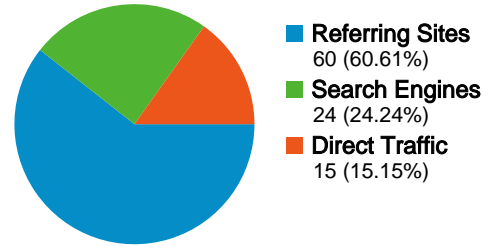

## All Traffic Sources

Source/Medium	Visits	% visits
google / organic	23	23.23%
images.google.com / referral	21	21.21%
(direct) / (none)	15	15.15%
images.google.fr / referral	6	6.06%
images.google.co.uk / referral	5	5.05%

## All traffic sources sent a total of 99 visits

-  15.15% Direct Traffic
-  60.61% Referring Sites
-  24.24% Search Engines