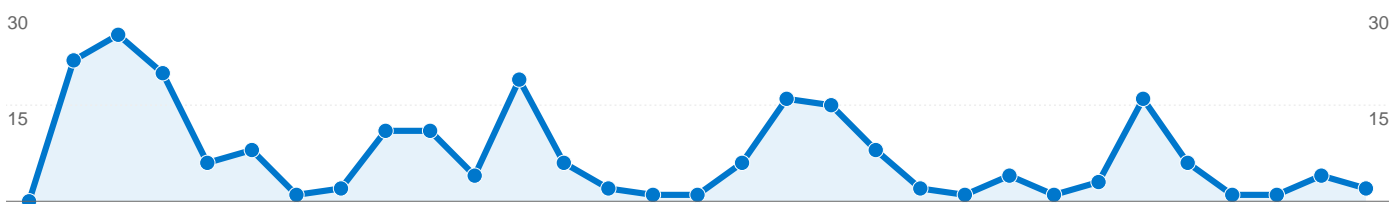

12 URLs were viewed a total of 226 times

Content Performance

Page Views 226 % of Site Total: 100.00%	Unique Page Views 182 % of Site Total: 100.00%	Time on Page 00:01:19 Site Avg: 00:01:19 (0.00%)	Bounce Rate 62.63% Site Avg: 62.63% (0.00%)	% Exit 43.81% Site Avg: 43.81% (0.00%)	$ Index $0.00 Site Avg: $0.00 (0.00%)

URL	Page Views	Unique Page Views	Time on Page	Bounce Rate	% Exit	$ Index
/partnership_agreements.htm	40	34	00:01:15	81.48%	70.00%	$0.00
/cross_option_agreements.htm	38	30	00:00:35	69.57%	63.16%	$0.00
/	30	25	00:02:27	20.00%	23.33%	$0.00
/contact_us.asp	24	15	00:01:27	0.00%	29.17%	$0.00
/powers_attorney.htm	22	19	00:00:21	90.91%	54.55%	$0.00
/why_legacy.htm	20	14	00:01:38	0.00%	10.00%	$0.00
/advance_directives.htm	13	11	00:03:06	87.50%	69.23%	$0.00
/index.htm	13	11	00:00:33	0.00%	30.77%	$0.00
/estate_planning_preservation.htm	8	7	00:00:17	33.33%	50.00%	$0.00
/inheritance_tax_planning.htm	7	6	00:00:20	0.00%	0.00%	$0.00
/praperations_planning_trusts.htm	6	5	00:01:14	0.00%	0.00%	$0.00
/will_writing.htm	5	5	00:00:35	100.00%	40.00%	$0.00

1 - 12 of 12